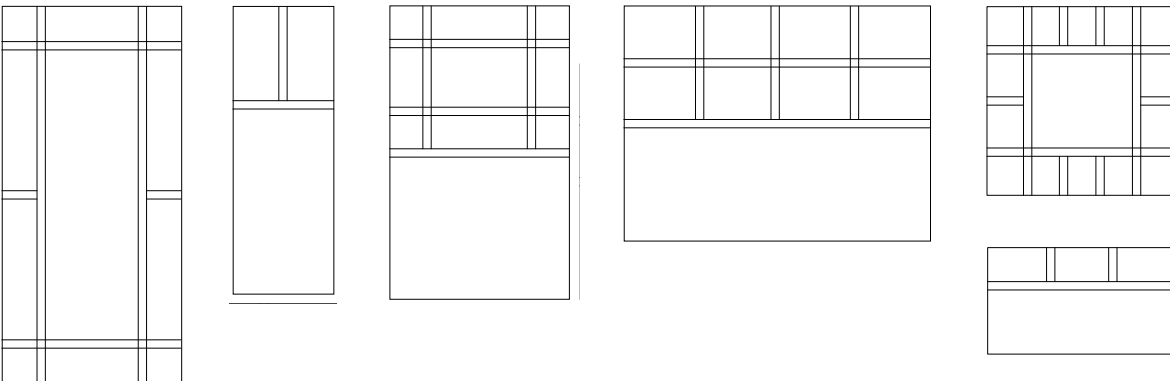

GRILLE CONFIGURATION OPTIONS

RECTANGULAR

PRAIRIE

CRAFTSMAN

GRILLE CONFIGURATION OPTIONS

MIXED PROFILE

DIAMOND

SPOKES / SUNBURST

GRILLE CONFIGURATION OPTIONS

RADIUS

GOTHIC / SPIDERWEB

OVAL / CIRCLE

Have another design in mind? Contact us!