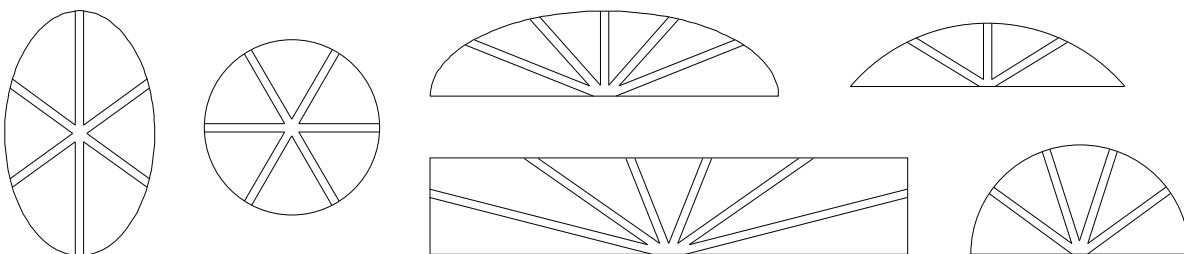

GRILLE CONFIGURATION OPTIONS

RECTANGULAR

PRAIRIE

CRAFTSMAN

GRILLE CONFIGURATION OPTIONS

MIXED PROFILE

DIAMOND

SPOKES / SUNBURST

GRILLE CONFIGURATION OPTIONS

RADIUS

GOTHIC / SPIDERWEB

OVAL / CIRCLE

Have another design in mind? Contact us!