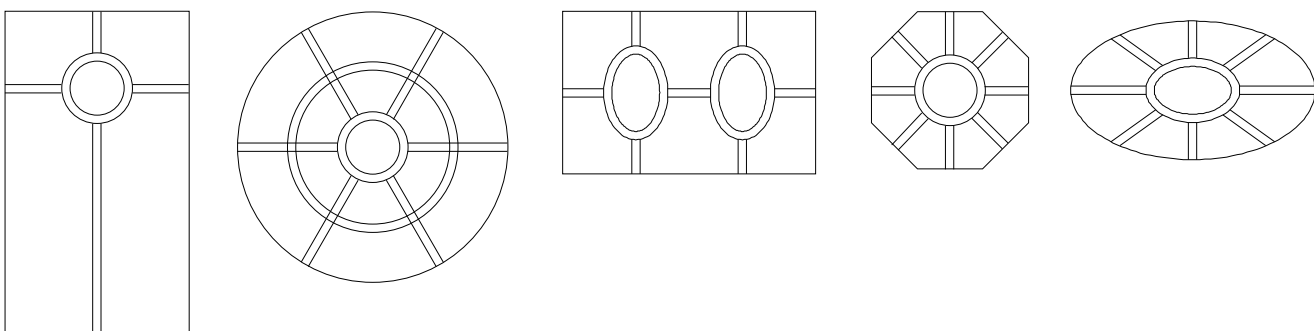

GRILLE CONFIGURATION OPTIONS

RADIUS

GOTHIC / SPIDERWEB

OVAL / CIRCLE

Have another design in mind? Contact us!