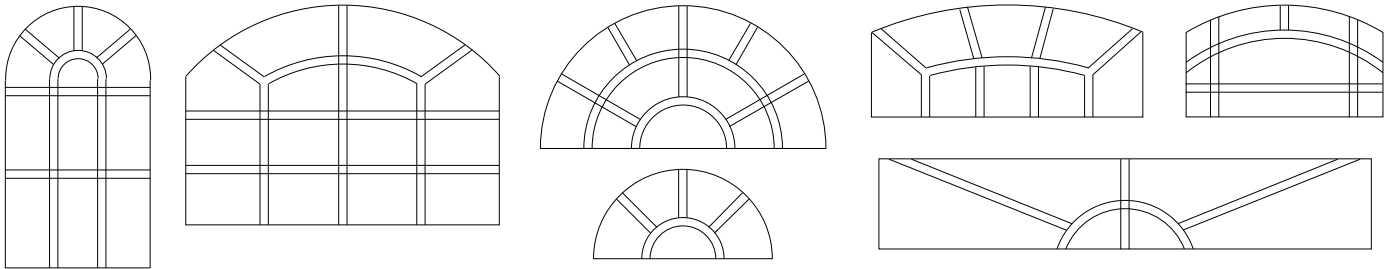

GRILLE CONFIGURATION OPTIONS

RECTANGULAR

PRAIRIE

CRAFTSMAN

GRILLE CONFIGURATION OPTIONS

MIXED PROFILE

DIAMOND

SPOKES / SUNBURST

GRILLE CONFIGURATION OPTIONS

RADIUS

GOTHIC / SPIDERWEB

OVAL / CIRCLE

Have another design in mind? Contact us!