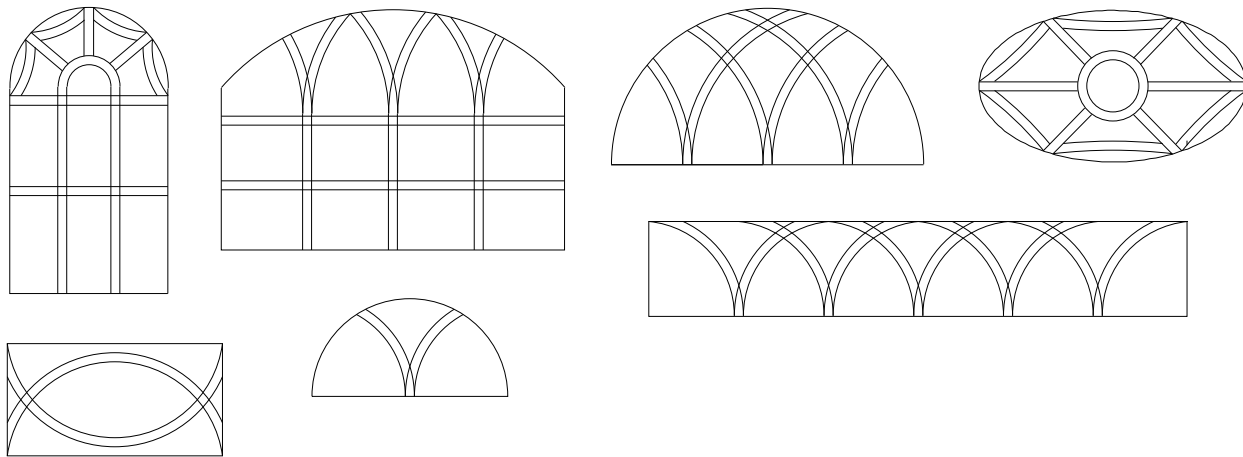

GRILLE CONFIGURATION OPTIONS

RECTANGULAR

PRAIRIE

CRAFTSMAN

GRILLE CONFIGURATION OPTIONS

MIXED PROFILE

DIAMOND

SPOKES / SUNBURST

GRILLE CONFIGURATION OPTIONS

RADIUS

GOTHIC / SPIDERWEB

OVAL / CIRCLE

Have another design in mind? Contact us!